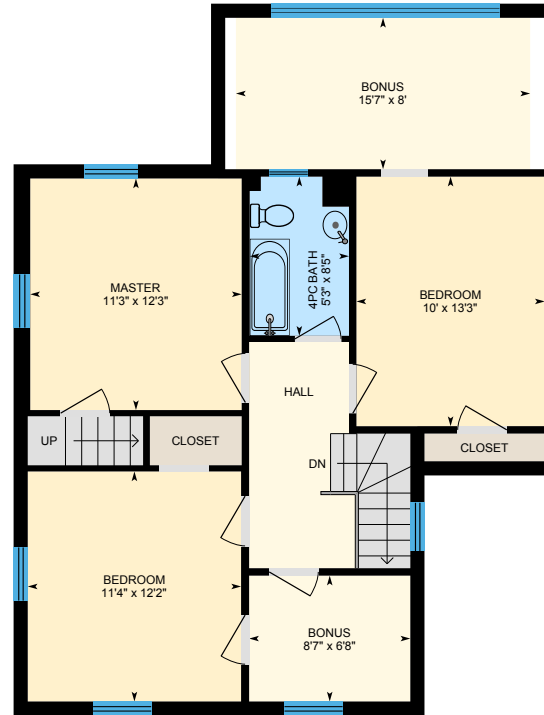

328 Muskrat St, Banff, AB

Main Building: Total Exterior Area Above Grade 1930 sq ft

PREPARED: Jul, 2020

328 Muskrat St, Banff, AB

Main Floor Total Exterior Area 1029 sq ft
Total Interior Area 921 sq ft

PREPARED: Jul, 2020

White regions are excluded from total floor area. All room dimensions and floor areas must be considered approximate and are subject to independent verification. For method of measurement please see <https://youriguide.com/measure/>.

328 Muskrat St, Banff, AB

Upper Floor Total Exterior Area 900 sq ft
Total Interior Area 803 sq ft

PREPARED: Jul, 2020

White regions are excluded from total floor area. All room dimensions and floor areas must be considered approximate and are subject to independent verification. For method of measurement please see <https://youriguide.com/measure/>.

328 Muskrat St, Banff, AB

Lower Floor Total Exterior Area 718 sq ft
Total Interior Area 635 sq ft

PREPARED: Jul, 2020