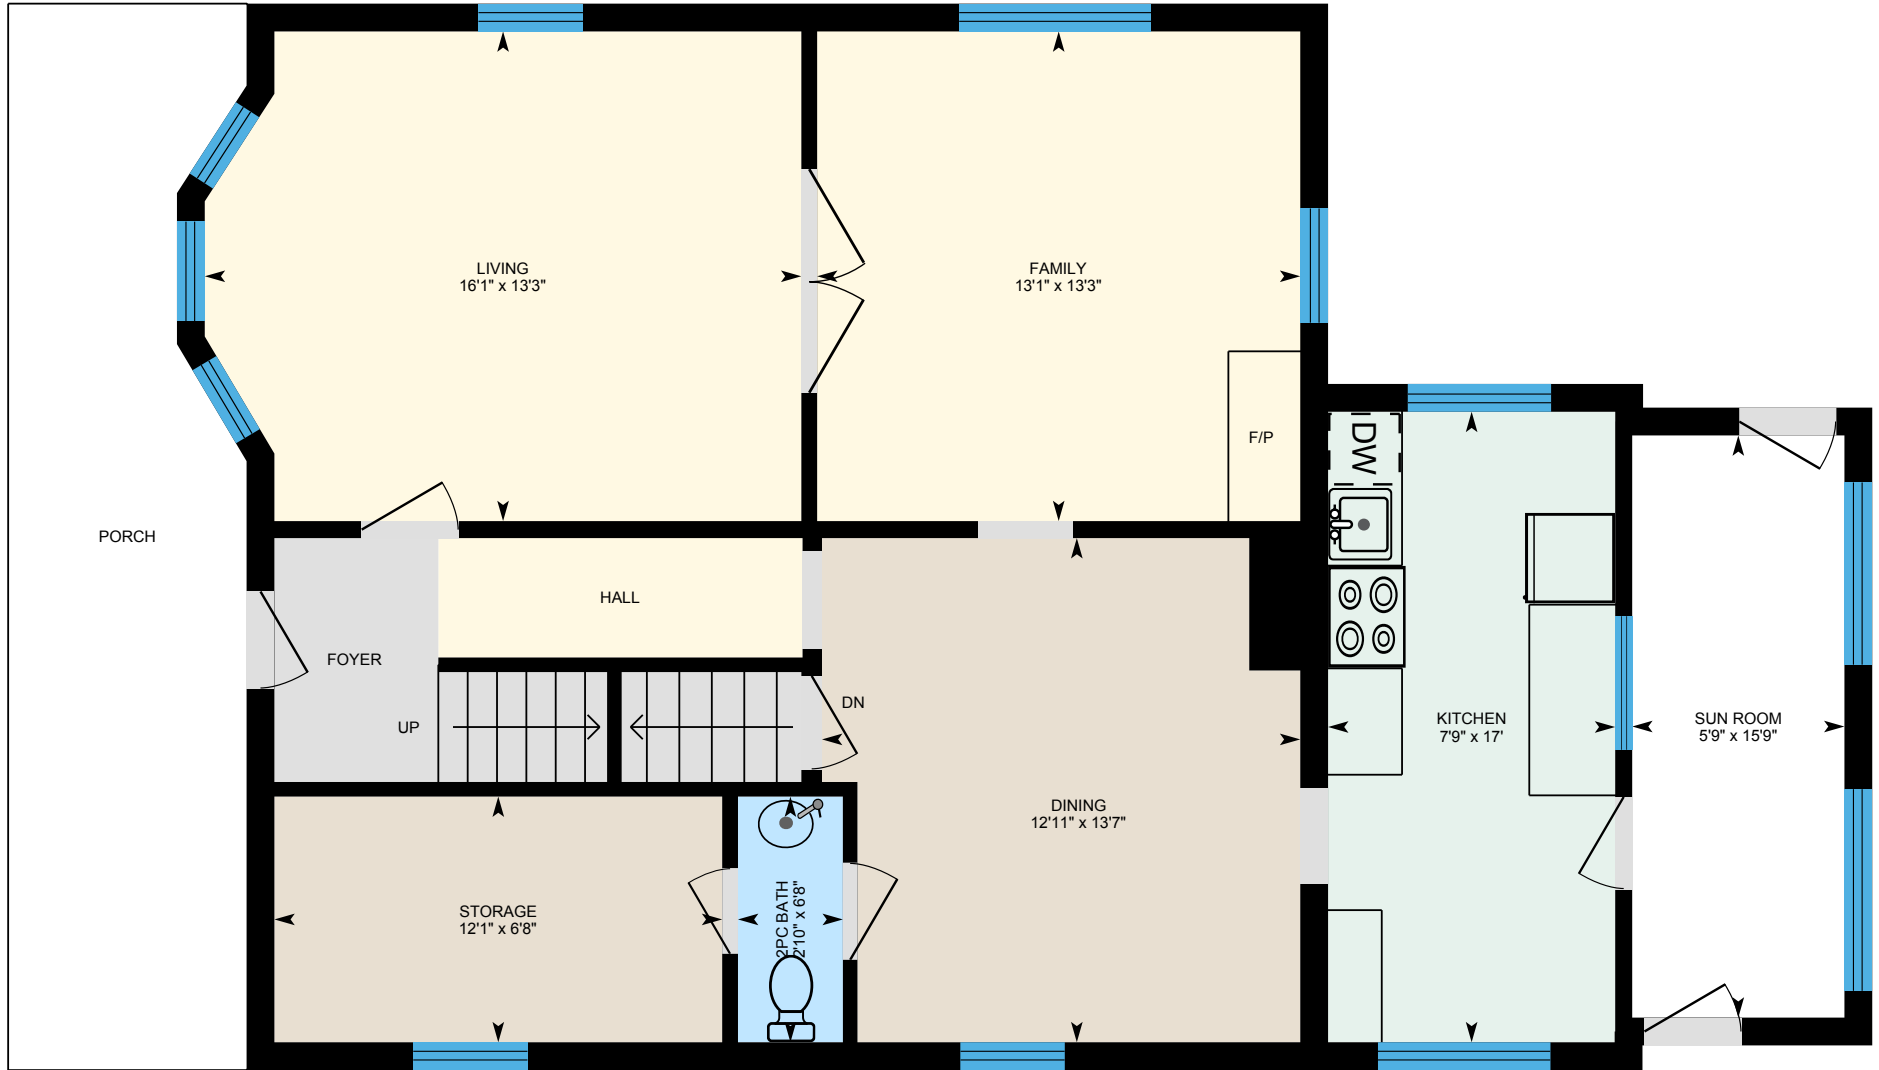

328 Muskrat St, Banff, AB

Main Building: Total Exterior Area Above Grade 1930 sq ft

PREPARED: Jul, 2020

328 Muskrat St, Banff, AB

Main Floor Total Exterior Area 1029 sq ft
Total Interior Area 921 sq ft

PREPARED: Jul, 2020

White regions are excluded from total floor area. All room dimensions and floor areas must be considered approximate and are subject to independent verification. For method of measurement please see <https://youriguide.com/measure/>.

328 Muskrat St, Banff, AB

Upper Floor Total Exterior Area 900 sq ft
Total Interior Area 803 sq ft

PREPARED: Jul, 2020

White regions are excluded from total floor area. All room dimensions and floor areas must be considered approximate and are subject to independent verification. For method of measurement please see <https://youriguide.com/measure/>.

328 Muskrat St, Banff, AB

Lower Floor Total Exterior Area 718 sq ft
Total Interior Area 635 sq ft

PREPARED: Jul, 2020