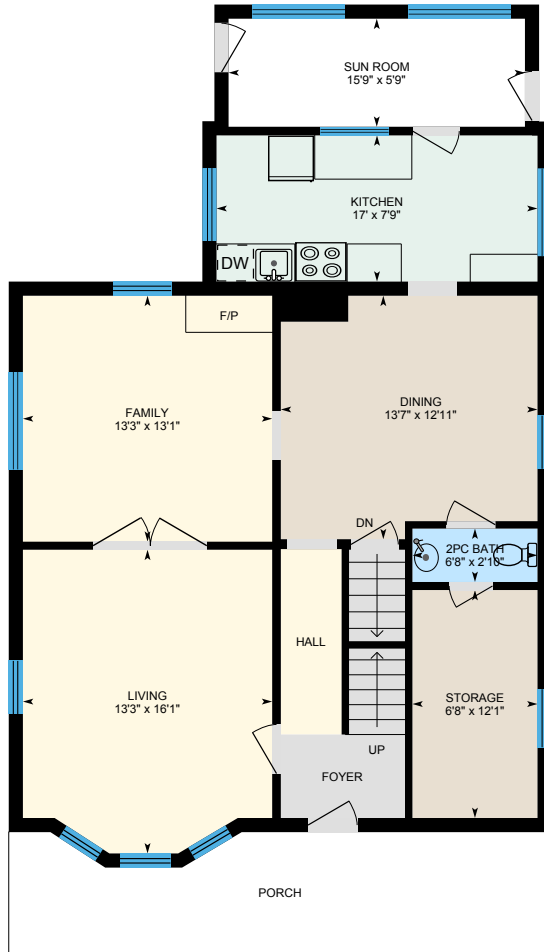

328 Muskrat St, Banff, AB

Main Building: Total Exterior Area Above Grade 1930 sq ft

PREPARED: Jul, 2020

328 Muskrat St, Banff, AB

Main Floor Total Exterior Area 1029 sq ft
Total Interior Area 921 sq ft

PREPARED: Jul, 2020

White regions are excluded from total floor area. All room dimensions and floor areas must be considered approximate and are subject to independent verification. For method of measurement please see <https://youriguide.com/measure/>.

328 Muskrat St, Banff, AB

Upper Floor Total Exterior Area 900 sq ft
Total Interior Area 803 sq ft

PREPARED: Jul, 2020

White regions are excluded from total floor area. All room dimensions and floor areas must be considered approximate and are subject to independent verification. For method of measurement please see <https://youriguide.com/measure/>.

328 Muskrat St, Banff, AB

Lower Floor Total Exterior Area 718 sq ft
Total Interior Area 635 sq ft

PREPARED: Jul, 2020